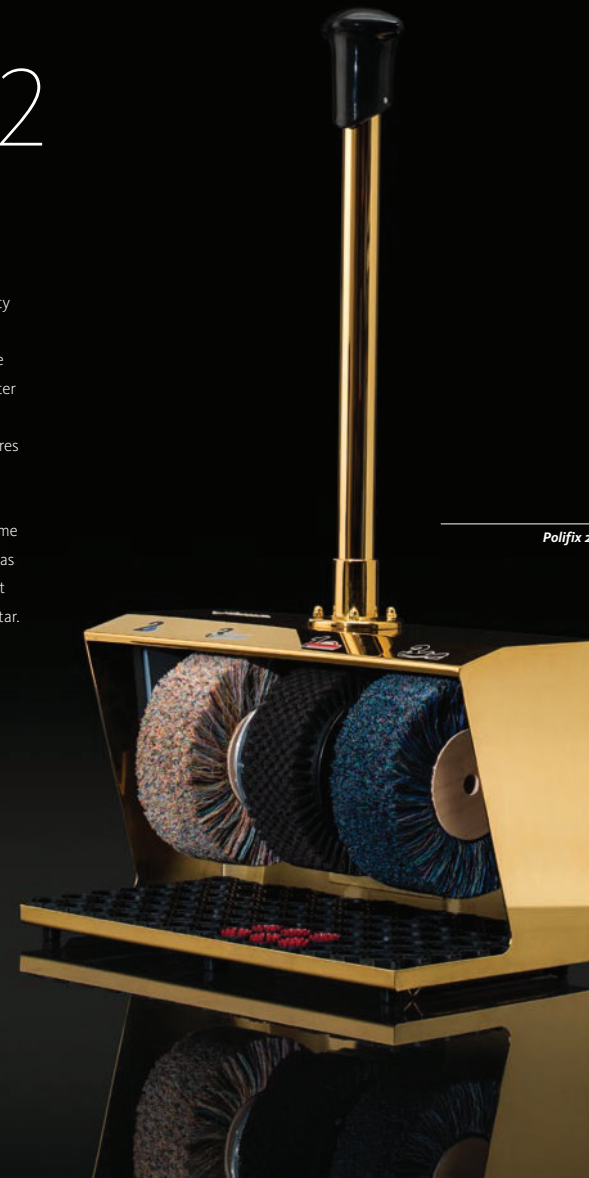

## A dazzling professional

When it comes to performance, this weighty ground-mounted machine plays in the top league. Just like the steel housing, the three rotating brushes with an impressive diameter are extremely robust in design and well-suited for continuous use in shopping centres or highly frequented hotels. Unsurpassed top form is also reflected in the options of finishing for the housing: in high-gloss chrome makes, this powerhouse becomes invisible as it mirrors its surroundings, while in 24-carat gold it reflects pure luxury. Rely on a true star.

Brilliant performance in two series:

- with bar and plastic knob incl. push button
- with foot sensor and bow handle in brushed stainless steel for added style

3 year warranty

Polifix 2 gold

Chrome

V2A, brushed