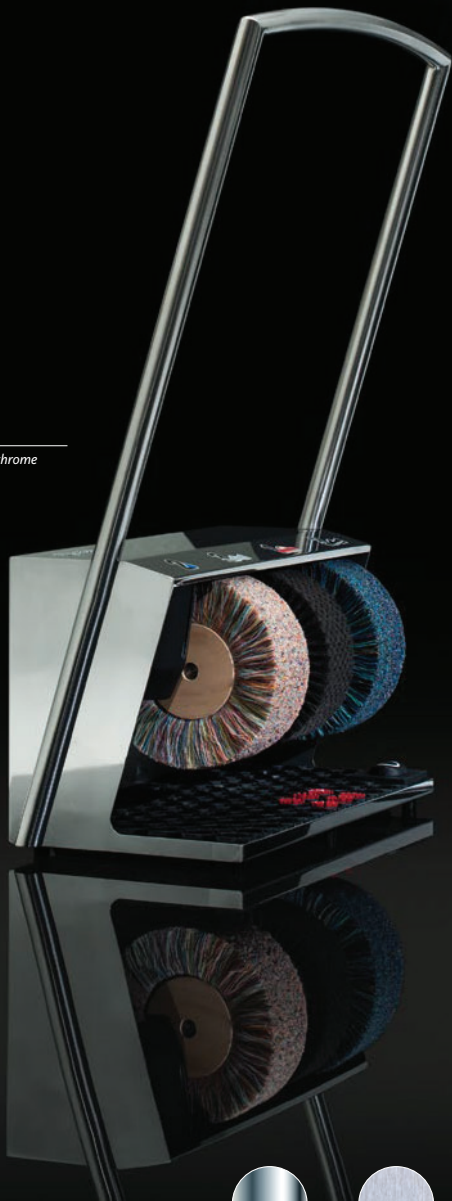

Polifix 2 plus chrome

Polifix 2

A dazzling professional

When it comes to performance, this weighty ground-mounted machine plays in the top league. Just like the steel housing, the three rotating brushes with an impressive diameter are extremely robust in design and well-suited for continuous use in shopping centres or highly frequented hotels. Unsurpassed top form is also reflected in the options of finishing for the housing: in high-gloss chrome makes, this powerhouse becomes invisible as it mirrors its surroundings, while in 24-carat gold it reflects pure luxury. Rely on a true star.

Brilliant performance in two series:

- with bar and plastic knob incl. push button
- with foot sensor and bow handle in brushed stainless steel for added style

3 year warranty